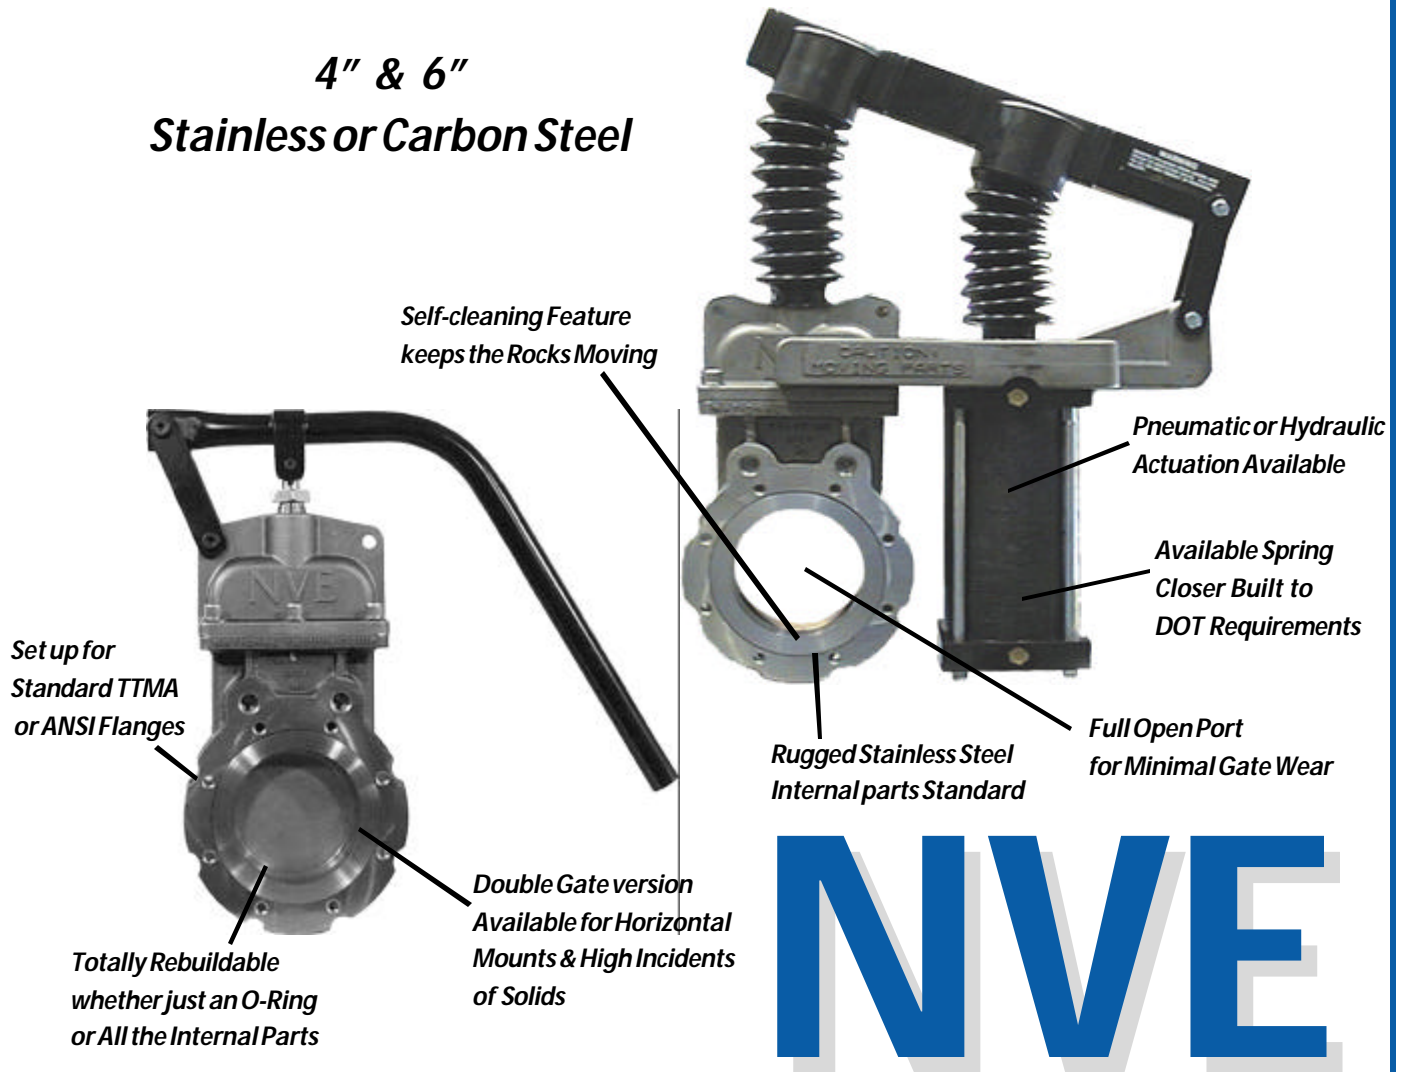

YOUR TANK DESERVES THE BEST!

WHY USE THROW-AWAY VALVES WHEN YOU CAN HAVE AN NPV FOR LIFE

4" & 6"
Stainless or Carbon Steel

National Vacuum Equipment, Inc.

2670 Aero Park Drive • Traverse City, Michigan 49686 • USA
231-941-0215 • Fax 231-941-2354
800-253-5500 • Toll Free from the US and Canada