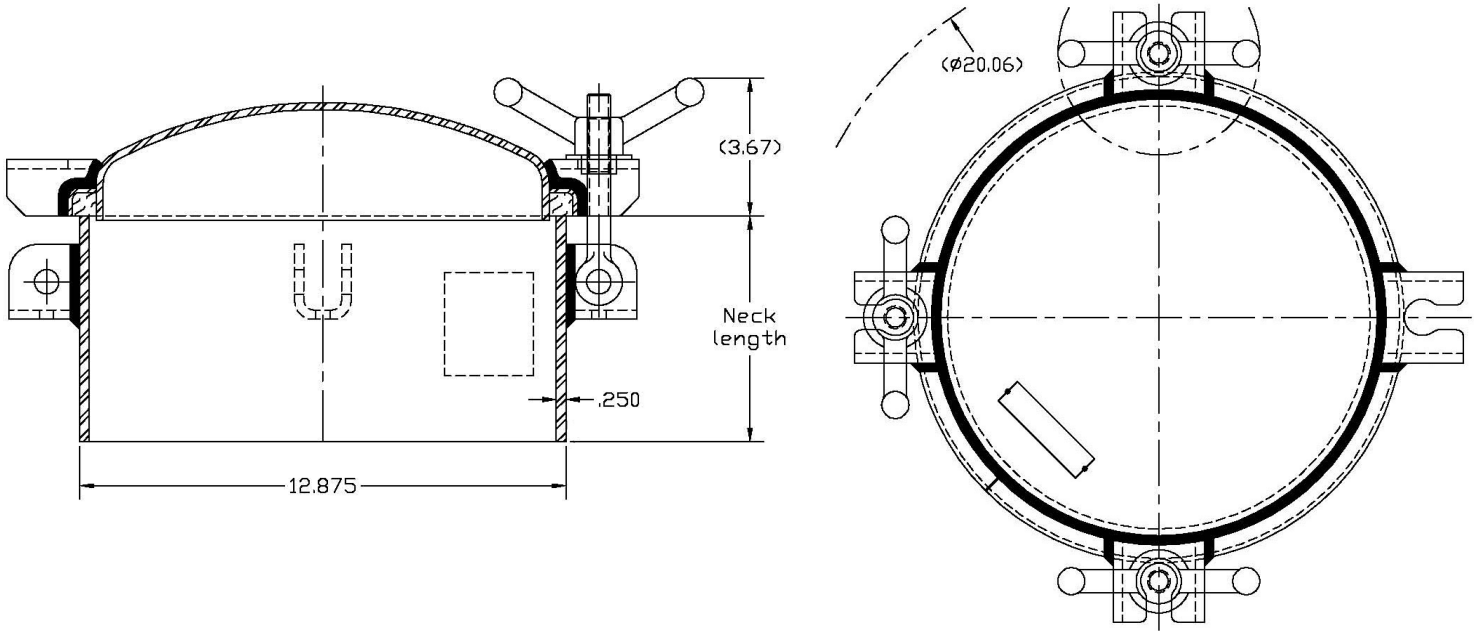

12" NVE ASME CODE PORTALS

Stock 12" ASME Portals

Lid	Neck	Part Number
Carbon Steel 12"	Carbon Steel 6"	240-1206
Carbon Steel 12"	Carbon Steel 10"	240-1210
Carbon Steel 12"	Carbon Steel 12"	240-1212
Stainless Steel 12"	Aluminum 6"	244-1206
Stainless Steel 12"	Stainless Steel 6"	248-1206

- **Want a combination not listed above? NVE can accommodate any combination of neck material type and length to match the 12" Lid of your choice**