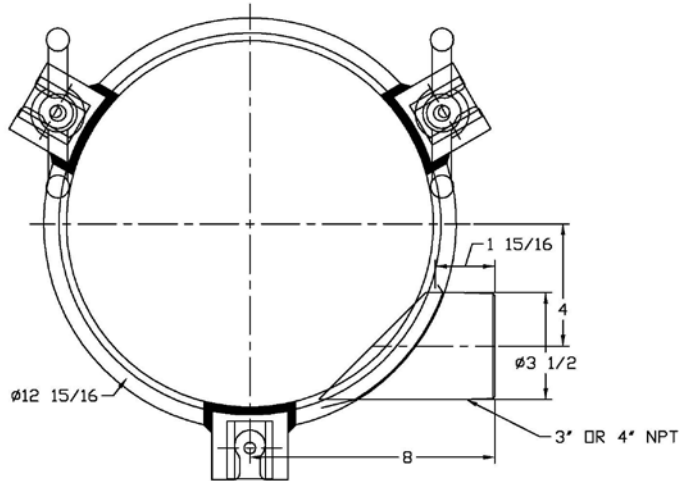

Final Filters – Non-code

FEATURES

- Wingnut Closure
- 5/8" Square Buna Gasket
- Stainless Steel Screen Filter

Available with lubenuts

Complete Assemblies

Description	PART NUMBER	WEIGHT
12" Carbon Steel, 3" NPT	220-120-3NPT	56 LBS
12" Carbon Steel, 4" NPT	220-120-4NPT	58 LBS

Replacement Parts

DESCRIPTION	PART NUMBER
12" Carbon Steel Lid	226-012
Wingnut Assembly	284-KIT-C
6" Stainless Steel Screen	808-SCR-SS
12" Square BUNA Gasket	286-706-12L