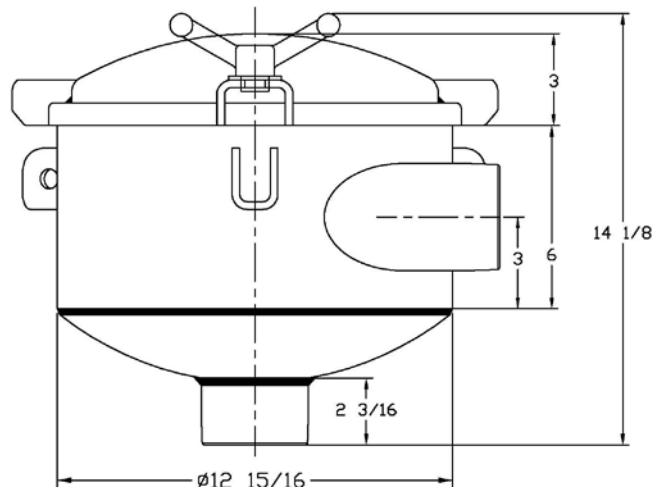

Final Filters – Non-code

FEATURES

- Wingnut Closure
- 5/8" Square Buna Gasket
- Stainless Steel Screen Filter

Available with lubenuts

Complete Assemblies

Description	PART NUMBER	WEIGHT
12" Carbon Steel, 3" NPT	220-120-3NPT	56 LBS
12" Carbon Steel, 4" NPT	220-120-4NPT	58 LBS

Replacement Parts

DESCRIPTION	PART NUMBER
12" Carbon Steel Lid	226-012
Wingnut Assembly	284-KIT-C
6" Stainless Steel Screen	808-SCR-SS
12" Square BUNA Gasket	286-706-12L