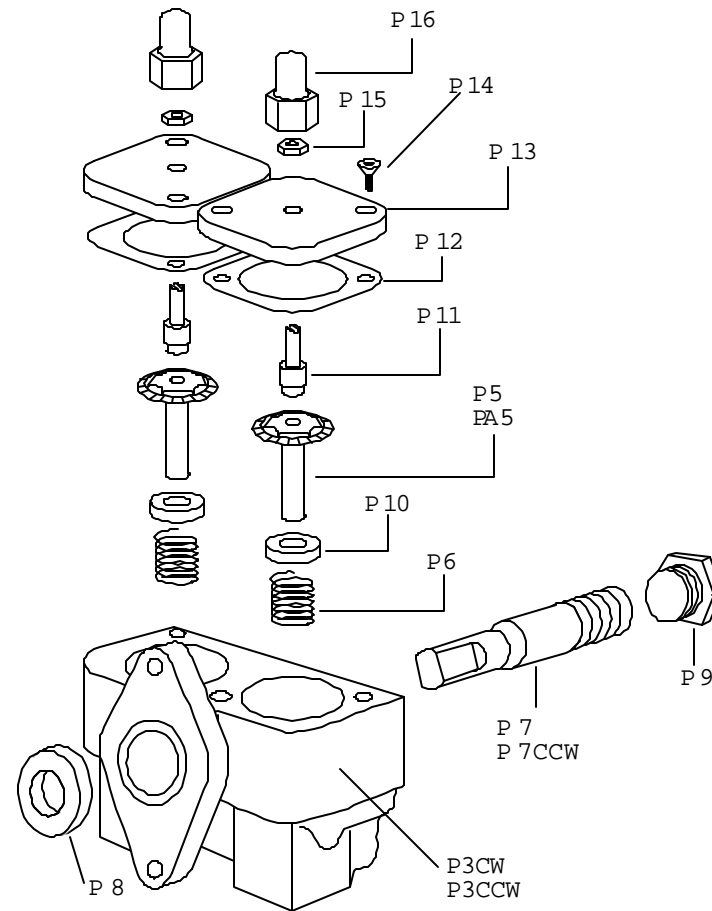

Parts Diagram

Detail - Key # 26
Automatic Oil Pump
 Three Outlet Type

Part # LW32AD Clockwise
 Part # LW32AS Counterclockwise

Parts List – Automatic Oil Pump

See Parts Diagram opposite.

Part #	Description
P 3CW	Pump Body (Clockwise)
P 3CCW	Pump Body (Counterclockwise)
P 5	Driven Gear (Clockwise)
PA 5	Driven Gear (Counterclockwise)
P 6	Spring
P 7	Driving Gear (Clockwise)
P 7CCW	Driving Gear (Counterclockwise)
P 8	Seal
P 9	Plug
P 10	Retainer
P 11	Adjusting Screw
P 12	Gasket
P 13	Lid
P 14	Screw
P 15	Jam Nut
P 16	Cap